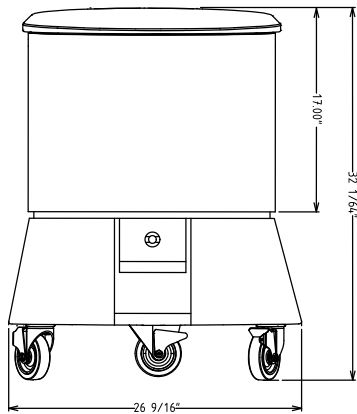

Construction

- Sturdy polyethylene base totally sealed. (only for 601560)
- Polyethylene and lid dimensions:
-Height: 32.5"
-Diameter: 27" (only for 601560)
- Inner line capacity: 20 gal./18 lbs.
-Height: 17"
-Diameter: 15.68" (only for 601560)
- Removable resin basket, 20 gal capacity. (only for 601560)
- Basket rotate at approximately 455 rpm. (only for 601560)

Electrolux

Spin Dryers Vegetable Dryer, 20gal with basket

Front

Top

Side

EI = Electrical connection
EQ = Equipotential screw

Electric

Supply voltage:

External dimensions, Width:	26 9/16" (675 mm)
External dimensions, Depth:	26 9/16" (675 mm)
External dimensions, Height:	32 1/64" (813 mm)
Shipping width:	27 1/64" (686 mm)
Shipping depth:	27 1/64" (686 mm)
Shipping weight:	60 lbs (27 kg)
Shipping volume:	13.93 ft ³ (0.39 m ³)